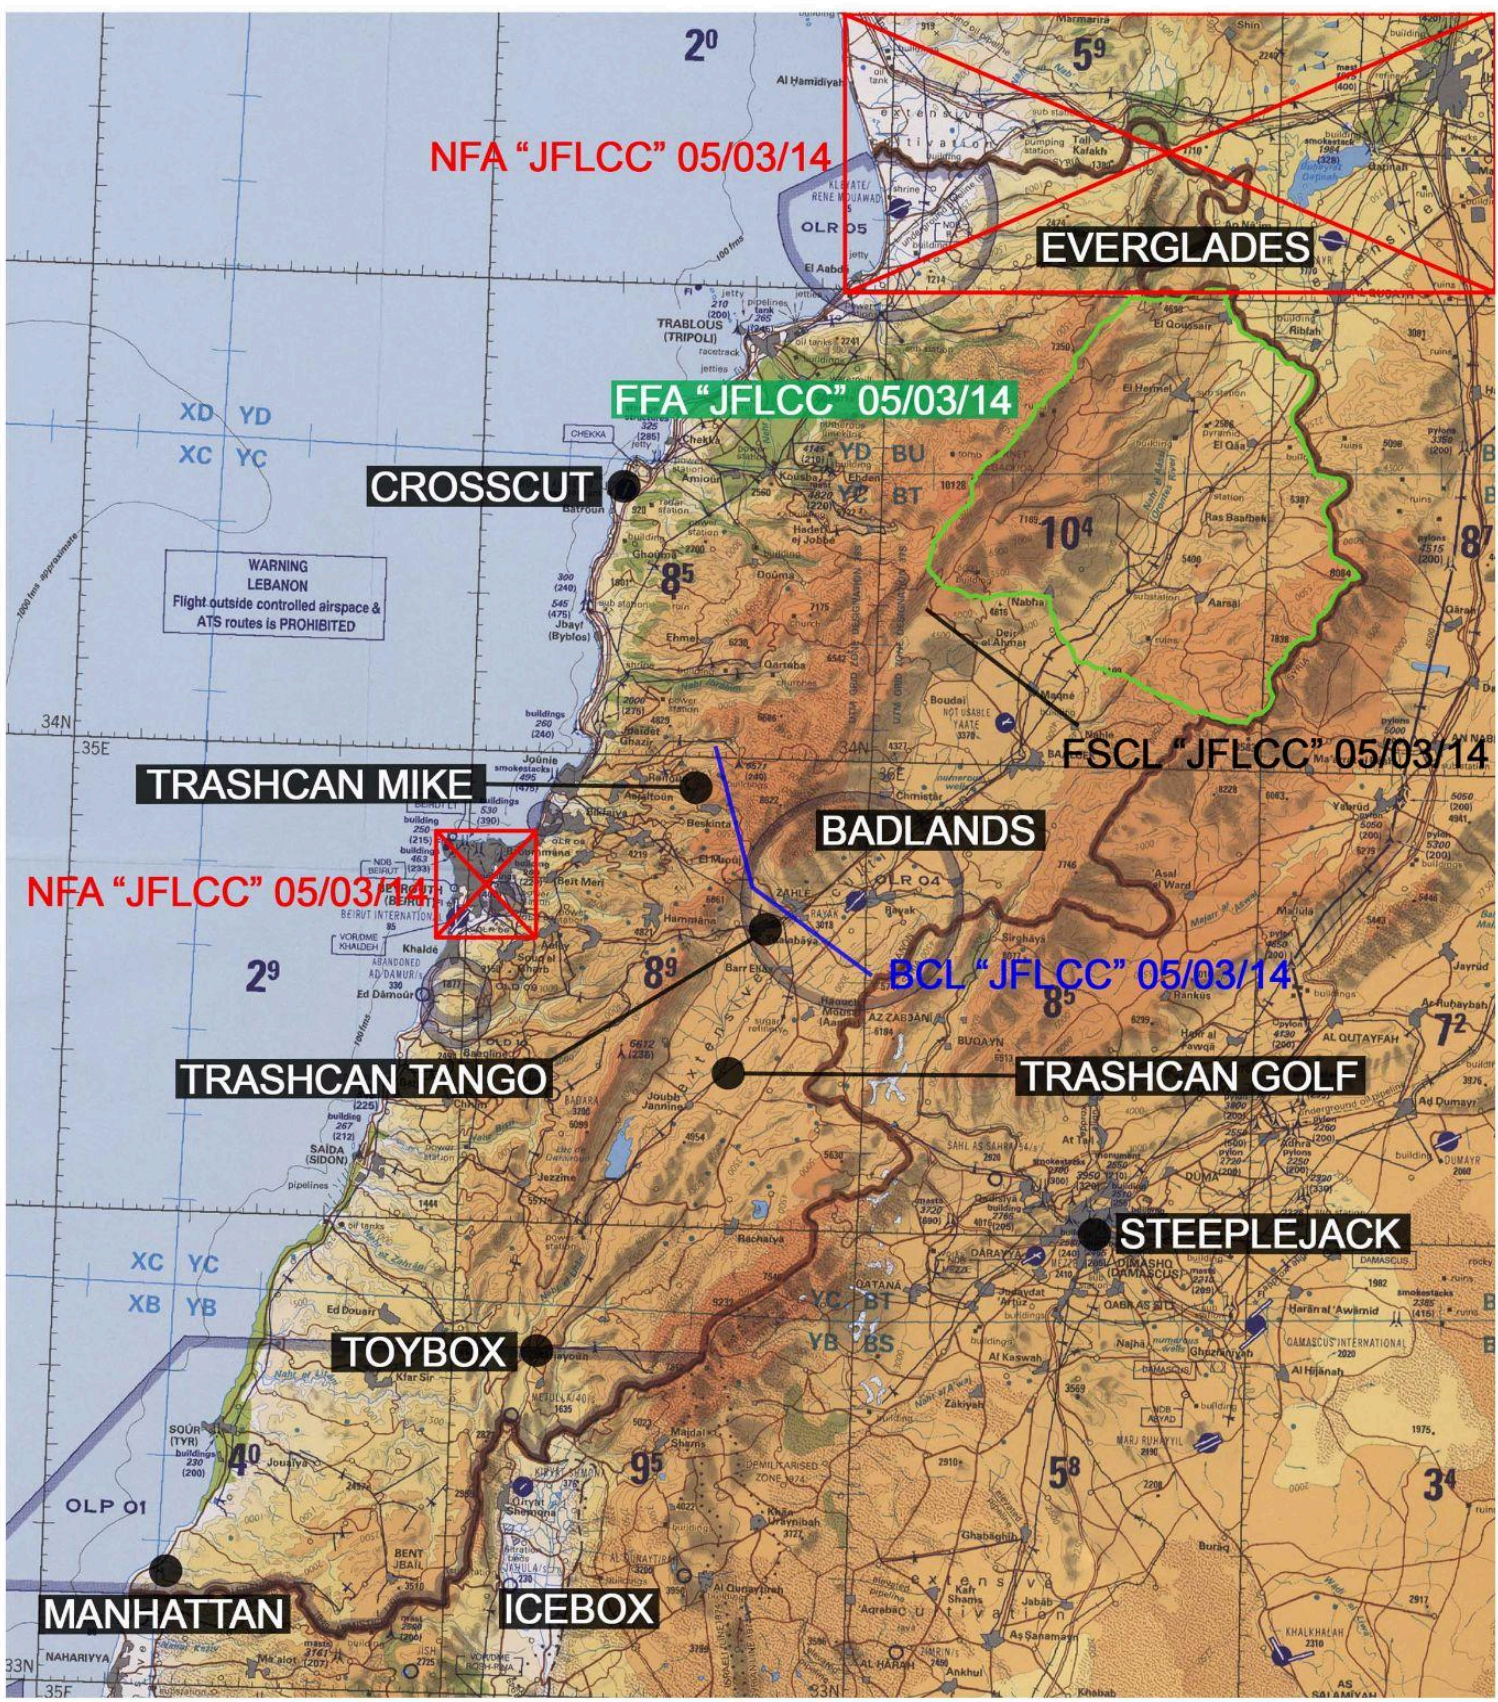

CALLSIGN DEVIL 4-1

DATE 04/05/14

MISSION # 0104	SIDE#	PILOT	TACAN	FUEL
STEP 04:30Z	04	STEEP		17,536 lb
START 05:05Z	02	SOPRANO	20X	BINGO
LAUNCH 05:15Z				6,000 lb
VUL START 05:40Z				WEIGHT
VUL END 06:20Z				48,729 lb
				STABS 17°

PATTERN ALT 2000'

ICLS CH 18

LINK 4 330.5

WEATHER

SCATTERED 8K', FEW 40k'

WIND 107, 15Kn @ SURFACE

060, 20Kn @ 6600'

301, 30Kn @ 26000'

TEMP 32°C

CALLSIGN DEVIL 4-1

DATE 04/05/14

FLIGHT PLAN		FUEL PLAN
15K' - REGROUP	1	16.2
30K', MO.7 - SENTINEL	2	13.8
LIMA ALPHA PATROL WP4-8	3	13.2
TOYBOX	4	13.0 / 10.1
TRASHCAN GOLF	5	12.6 / 9.8
NE LEBANON, TURN NW	6	11.8 / 8.9
EVERGLADES TO NORTH	7	11.5 / 8.7
WHITEWATER (RETURN WP4)	8	10.6 / 7.8
LIMA BRAVO	9	6.0
30K', MO.7	10	5.0

BULLSEYE ROADHOUSE N33 51 00 E35 59 10

DIVERT AKROTIRI

TACAN 107X

ILS 109.7 (RWY 28)

DIVERT FUEL 1.8

NFA "JFLCC" 05/03/14

EVERGLADES

FFA "JFLCC" 05/03/14