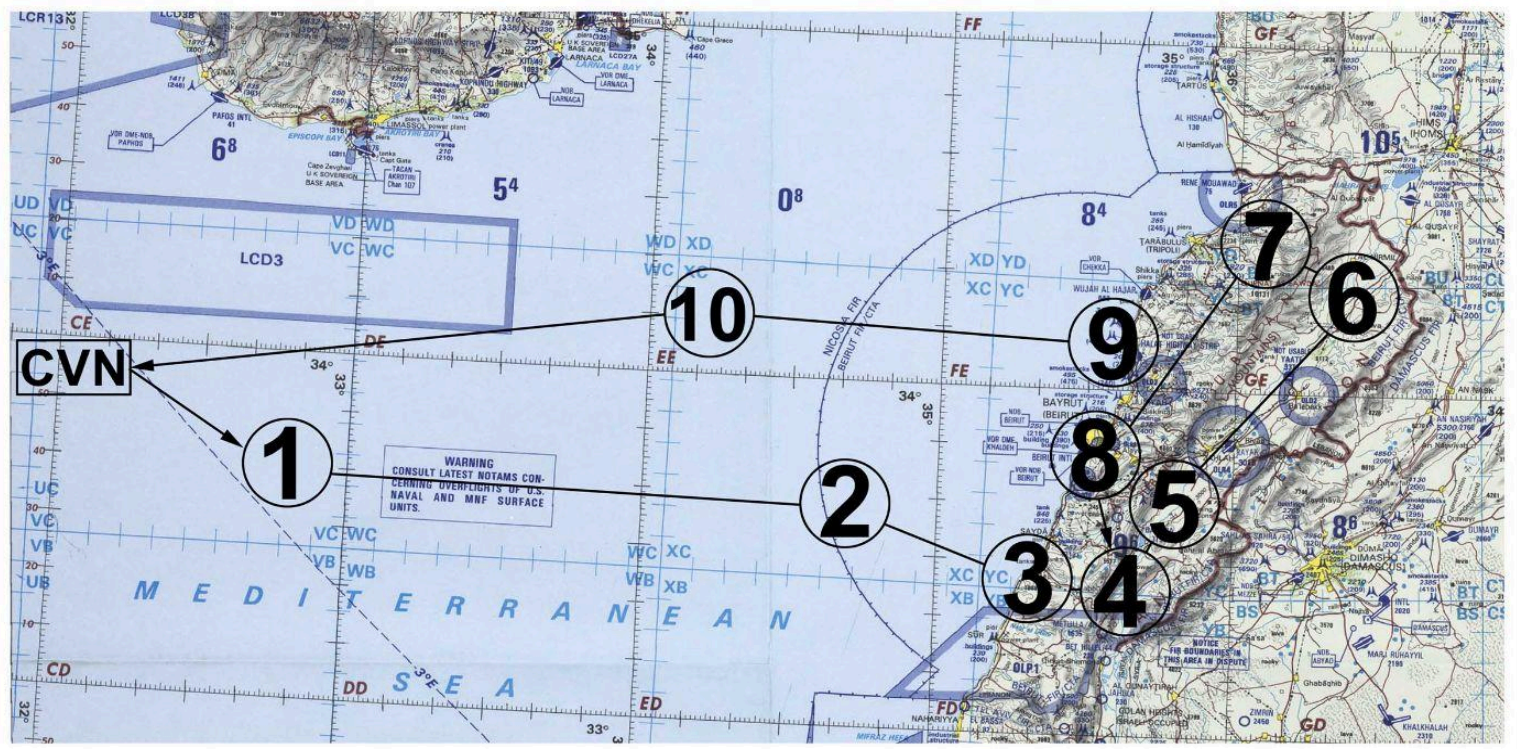

CROSSCUT

WARNING LEBANON
Flight outside controlled airspace & ATS routes is PROHIBITED

TRASHCAN MIKE

BADLANDS

FSC "JFLCC" 05/03/14

NFA "JFLCC" 05/03/14

BCL "JFLCC" 05/03/14

TRASHCAN TANGO

TRASHCAN GOLF

STEEPLEJACK

TOYBOX

MANHATTAN

ICEBOX

THREATS:

SA-6 - 15NM

SA-8 - 6NM <20,000'

MANPAD <17,000'

AAA <23,000'

CODEWORDS**AFTERLIFE - MEZZEH AB****BADLANDS - BEKAA VALLEY****CROSSCUT - WUJAH AL HUJAR AIRSTRIP (LAF CONTROL)****DIAMOND - KHALKHALAH AB****EVERGLADES - RUSSIAN OPERATING AREA****FREEFALL - BEIRUT****GRAPEVINE - DAMASCUS IAP****HONEYPOT - TRIPOLI****ICEBOX - ISRAEL & ISRAELI CONTROLLED TERRITORY****JACKHAMMER - SAYQAL AB****KALEIDOSCOPE - RENE MOUAWAD AIRSTRIP (RUSSIAN CONTROL)****LIMA ALPHA - LEBANON ENTRY****LIMA BRAVO - LEBANON EXIT****MANHATTAN - UNSFL HQ NAQOURA****ORACLE - DEIR EZ-ZOR AB****ROADHOUSE - BULLSEYE****STEEPLEJACK - DAMASCUS****TOYBOX - UNSFL FOB****TRASHCAN GOLF - UNSFL GHAZZE PLATOON HOUSE****TRASHCAN TANGO - UNSFL TAALABAYA PLATOON HOUSE****TRASHCAN MIKE - UNSFL MOUNTAIN PLATOON HOUSE****UNDERWORLD - THA'LAH AB****WHITEWATER - BEIRUT RAFIC-HARIRI IAP**