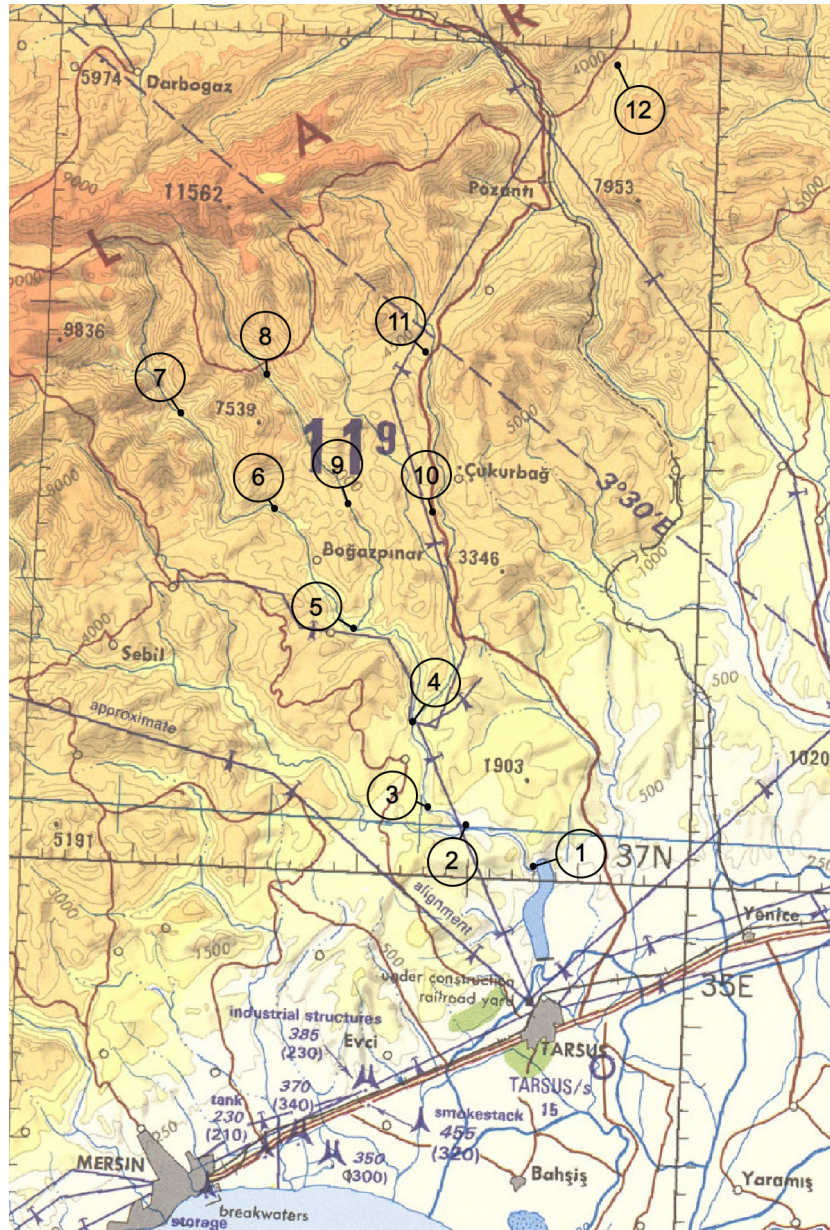

Weather:

Clouds	Wind	Temperature	Precipitation
2/10 11,500 - 12,500 ft	281 @ 1Kn GK 137 @ 4Kn 6600 ft 276 @ 8Kn 26000 ft	33°C	None

Primary Objective:

Complete low level flight route, carry out attack on bomb range under FAC control.

Flight Plan:

WP	Alt ft	IAS Kn	Notes
1	4000	300	
2	500	400	
3	500	400	
4-10	150	400	
11	150	400	Check in Range Control
12	10000	350	Weapons range IP Alpha - north peak IP Bravo - east valley wall, Radio Tower

Joker = 3562

Bingo = 2812

Radio Plan:

Channel	Comm 1	Freq	Comm 2	Freq
1	<i>INK Ground</i>	250.2	<i>INK Ground</i>	128.1
2	<i>Devil 1</i>	260	<i>INK Tower</i>	128.2
3	<i>King 3-2</i>	341.4	<i>INK Departure</i>	128.5
4			<i>INK Approach</i>	128.3
5			<i>INK Arrival</i>	128.4
6			<i>INK ATIS</i>	128.95
7			<i>INK Emergency</i>	128.7
8			<i>Sentinel</i>	236.8
9			<i>Sentinel Actual</i>	240.4
10			<i>Texaco</i>	354.6
11			<i>Shell</i>	331.8
12			<i>Arco</i>	308.2
13			<i>Range Control</i>	46.8