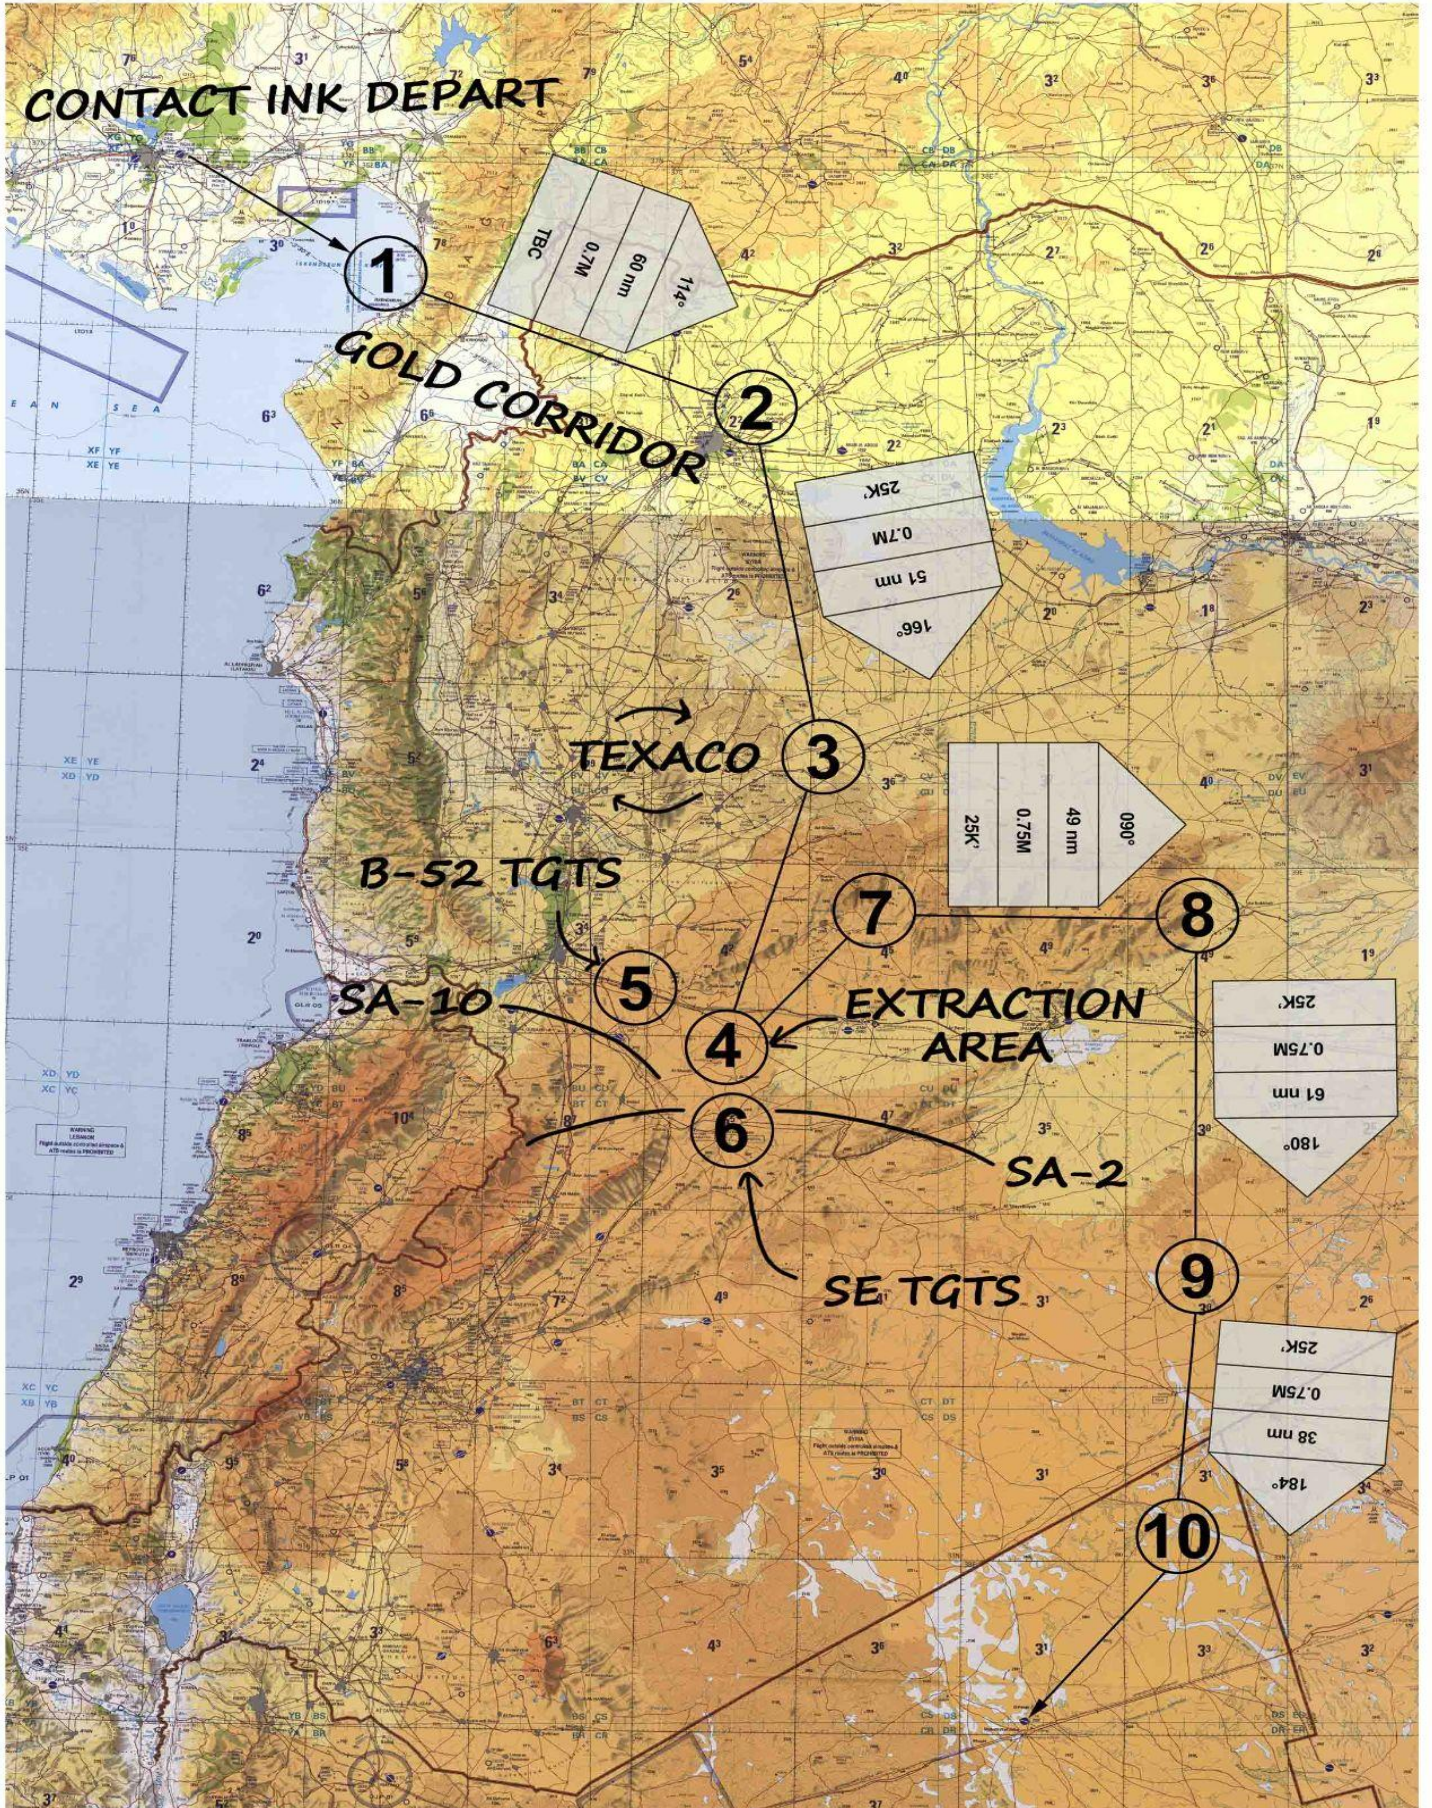

Date: **02/07/13**Callsign: **Sword 2-1**

ATO Syria

Function	Callsign	Freq	
ABCCC	Sentinel	236.800	
Rivet Joint	Vacuum	293.400	
AWACS West	Darkstar	287.625	
AWACS East	Magic	283.150	
AAR West	Arco	308.200	74 X
AAR North	Texaco	354.600	66 X
AAR East	Shell	331.800	89 Y

H4 Airbase		COMM 1 UHF		COMM 2 VHF
Ground	116.350	Darkstar	1	Incirlik Ground
Tower	117.500	Magic	2	Incirlik Tower
Depart	117.250	Arco	3	Incirlik Departure
Approach	118.100	Shell	4	Sword
Arrival	118.600	Texaco	5	H4 Ground
Emrg'cy	126.700	Sentinel	6	H4 Tower
TACAN	125 X	Vacuum	7	H4 Departure
		Sandy	8	H4 Approach
		Spartan	9	H4 Arrival
Sword 140.6		Fear 1-1	10	H4 Emergency
Mission - Red 1		Fear 1-2	11	Purple 1
255.1		Hammer	12	Purple 2
Incirlik Ground 128.1		Renegade	13	Cobalt 1
I. Tower 128.2		Green 1	14	Cobalt 2
I. Depart 128.5		Green 2	15	Yellow 1
		Red 1	16	Yellow 2
		Red 2	17	Indigo 1
		Blue 1	18	Indigo 2
		Blue 2	19	Magenta 1
		Blue 3	20	Magenta 2

OPERATION TALON RED

THREATS & CODES:

- SA-2: MEZ = 23nm, Max alt = 82,000 ft HAD Class 2
- SA-3: MEZ = 10nm, Max alt = 59,000 ft HAD Class 2
- SA-6: MEZ = 15nm, Max alt = 40,000 ft HAD Class 2
- SA-8: MEZ = 6nm, Max alt = 16,000 ft / 39,000 ft HAD Class 2
- SA-10: MEZ = 65nm, Max alt = 95,000 ft HAD Class 1
- SA-11: MEZ = 20nm, Max alt = 72,000 ft HAD Class 1
- SA-15: MEZ = 8nm, Max alt = 25,000 ft HAD Class 1
- MANPAD/SA-9: MEZ = 3nm, Max alt = 12,000 ft