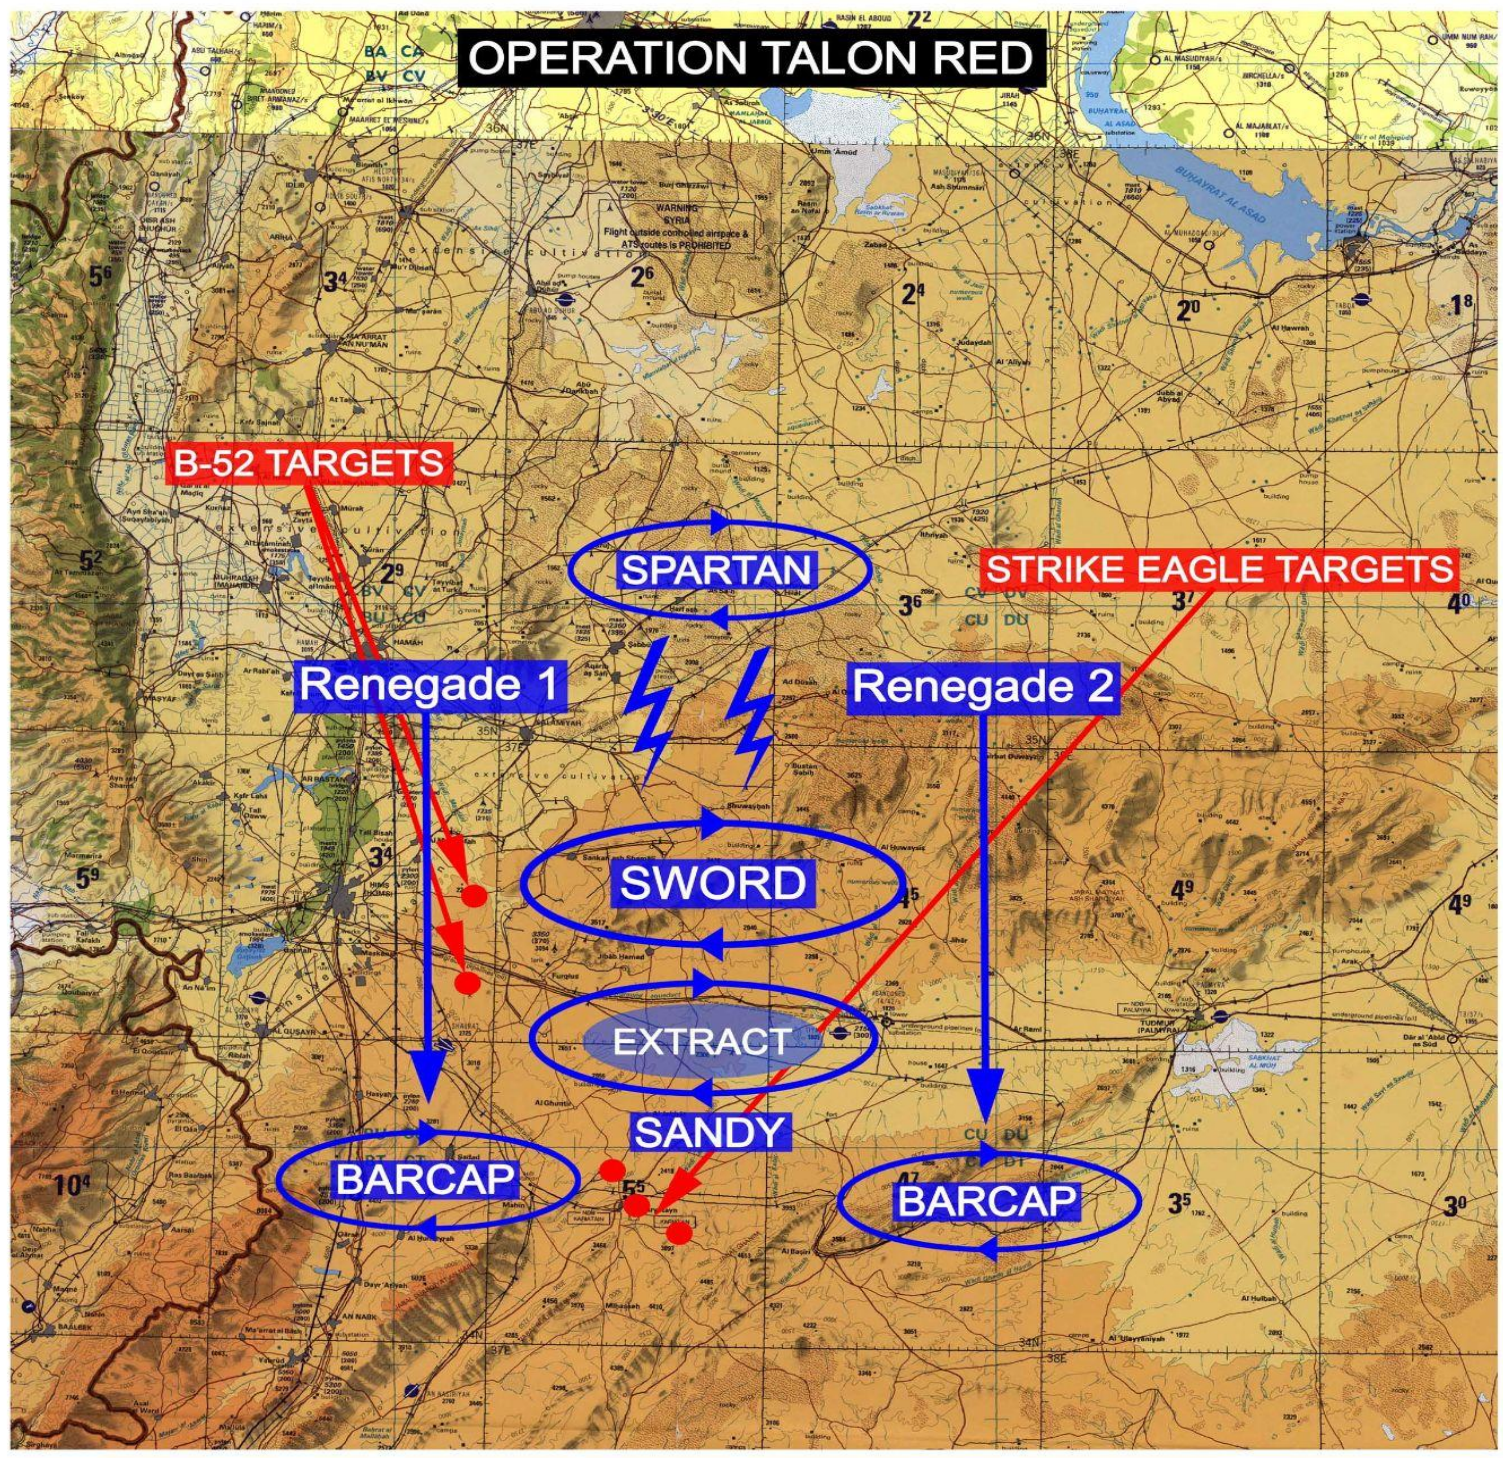

Date: **02/07/13**Callsign: **Sword 2-1**

ATO Syria

Function	Callsign	Freq	
ABCCC	Sentinel	236.800	
Rivet Joint	Vacuum	293.400	
AWACS West	Darkstar	287.625	
AWACS East	Magic	283.150	
AAR West	Arco	308.200	74 X
AAR North	Texaco	354.600	66 X
AAR East	Shell	331.800	89 Y

H4 Airbase		COMM 1 UHF		COMM 2 VHF
Ground	116.350	Darkstar	1	Incirlik Ground
Tower	117.500	Magic	2	Incirlik Tower
Depart	117.250	Arco	3	Incirlik Departure
Approach	118.100	Shell	4	Sword
Arrival	118.600	Texaco	5	H4 Ground
Emrg'cy	126.700	Sentinel	6	H4 Tower
TACAN	125 X	Vacuum	7	H4 Departure
		Sandy	8	H4 Approach
		Spartan	9	H4 Arrival
Sword 140.6		Fear 1-1	10	H4 Emergency
Mission - Red 1		Fear 1-2	11	Purple 1
255.1		Hammer	12	Purple 2
Incirlik Ground 128.1		Renegade	13	Cobalt 1
I. Tower 128.2		Green 1	14	Cobalt 2
I. Depart 128.5		Green 2	15	Yellow 1
		Red 1	16	Yellow 2
		Red 2	17	Indigo 1
		Blue 1	18	Indigo 2
		Blue 2	19	Magenta 1
		Blue 3	20	Magenta 2

OPERATION TALON RED

THREATS & CODES:

- SA-2: MEZ = 23nm, Max alt = 82,000 ft HAD Class 2
- SA-3: MEZ = 10nm, Max alt = 59,000 ft HAD Class 2
- SA-6: MEZ = 15nm, Max alt = 40,000 ft HAD Class 2
- SA-8: MEZ = 6nm, Max alt = 16,000 ft / 39,000 ft HAD Class 2
- SA-10: MEZ = 65nm, Max alt = 95,000 ft HAD Class 1
- SA-11: MEZ = 20nm, Max alt = 72,000 ft HAD Class 1
- SA-15: MEZ = 8nm, Max alt = 25,000 ft HAD Class 1
- MANPAD/SA-9: MEZ = 3nm, Max alt = 12,000 ft